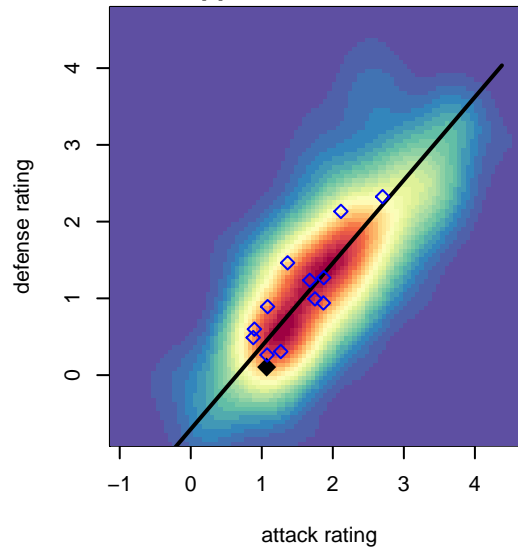

**attack and defense rating
relative to others at age
and all opponents in last 13 months**