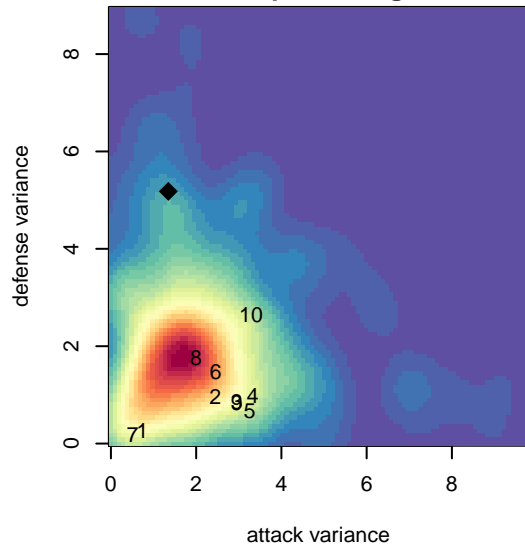

# Eastside FC Grey B03

Eastside FC  
 Preston, WA  
 B03 total strength=969  
 attack=2.91 defense=1.11  
 fall league = RCL B03 Div 5

alt names used:  
 Eastside FC B03 Grey  
 Eastside FC B03 Grey  
 Eastside FC B03 Grey D  
 Eastside FC B03 Grey D

Venues played:  
 2017 Seattle Cup BU15 Silver  
 2017 Eastside FC Cup BU15  
 2017 RCL B03 Div 5  
 2017 WYS Presidents Cup B03 Division 2

**attack and defense variance (black dot)  
relative to other teams  
and top 10 in region**