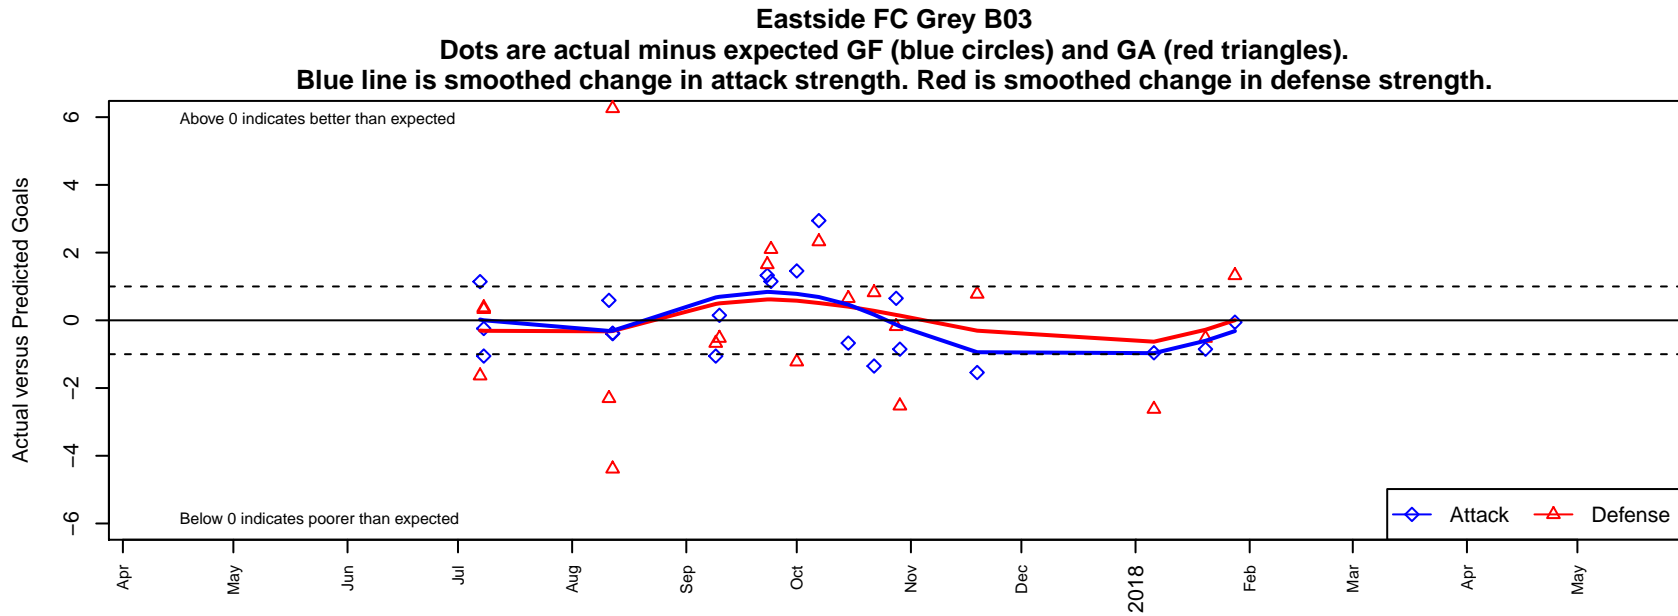

# Eastside FC Grey B03

Eastside FC  
 Preston, WA  
 B03 total strength=969  
 attack=2.91 defense=1.11  
 fall league = RCL B03 Div 5

alt names used:  
 Eastside FC B03 Grey  
 Eastside FC B03 Grey  
 Eastside FC B03 Grey D  
 Eastside FC B03 Grey D

Venues played:  
 2017 Seattle Cup BU15 Silver  
 2017 Eastside FC Cup BU15  
 2017 RCL B03 Div 5  
 2017 WYS Presidents Cup B03 Division 2

**attack and defense variance (black dot)  
relative to other teams  
and top 10 in region**