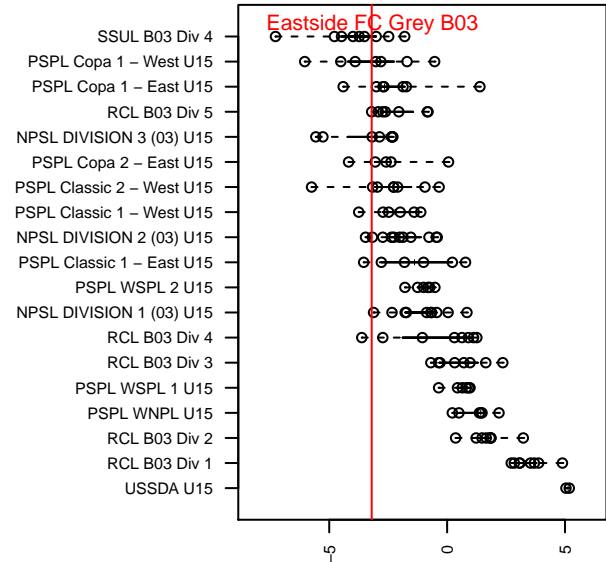

**attack and defense rating
relative to others at age
and all opponents in last 13 months**