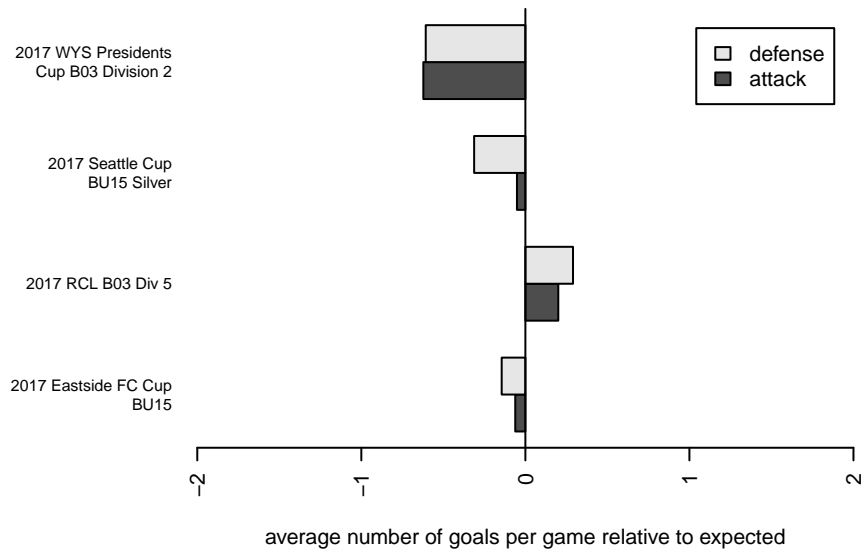

Performance relative to 13 month average